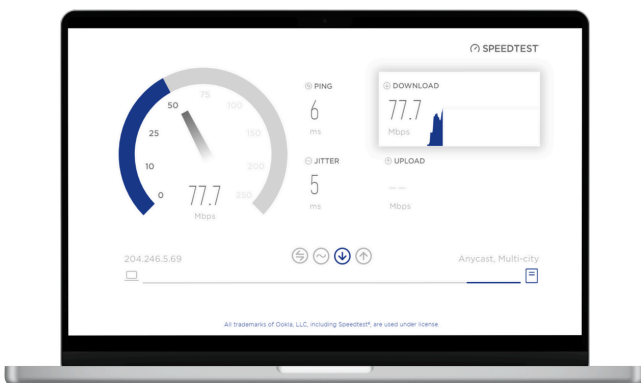

Stay Connected with Fast, Reliable Business Internet Solutions From F One.

Why Choose F One for Your Internet Connectivity.

At F One, we specialise in delivering business-grade internet solutions that keep your business connected, no matter its size or location.

Whether you operate in a busy city centre or a remote area, we offer a range of reliable options to meet your needs. From superfast Fibre to the Premises (FTTP) to dedicated Ethernet with guaranteed high speeds, and even mobile broadband or satellite connections for harder-to-reach locations, we ensure your business stays online and productive.

Our solutions are designed to handle everything from everyday browsing to data-intensive operations, giving you fast, secure, and dependable connectivity.

- **Superfast FTTP**
  Enjoy lightning-fast speeds of up to 1000 Mbps with Fibre to the Premises, perfect for data-heavy businesses.
- **Dedicated Ethernet**
  Experience unparalleled reliability and speeds up to 10,000 Mbps with dedicated fibre connections that guarantee no competition for bandwidth.
- **Satellite Broadband**
  Access high-speed internet in remote locations with our easy-to-install satellite broadband solution.
- **Mobile Broadband**
  Get fast and flexible internet with 4G and 5G mobile broadband, delivering speeds comparable to full-fibre connections.
- **Seamless Backup Options**
  Ensure uninterrupted connectivity with backup solutions like 4G/5G SIM integration for instant failover.
- **Reliable Connection Uptime**
  Our internet solutions are designed with redundancy and resilience, ensuring maximum uptime so your business stays connected and productive even during peak usage or unexpected disruptions.